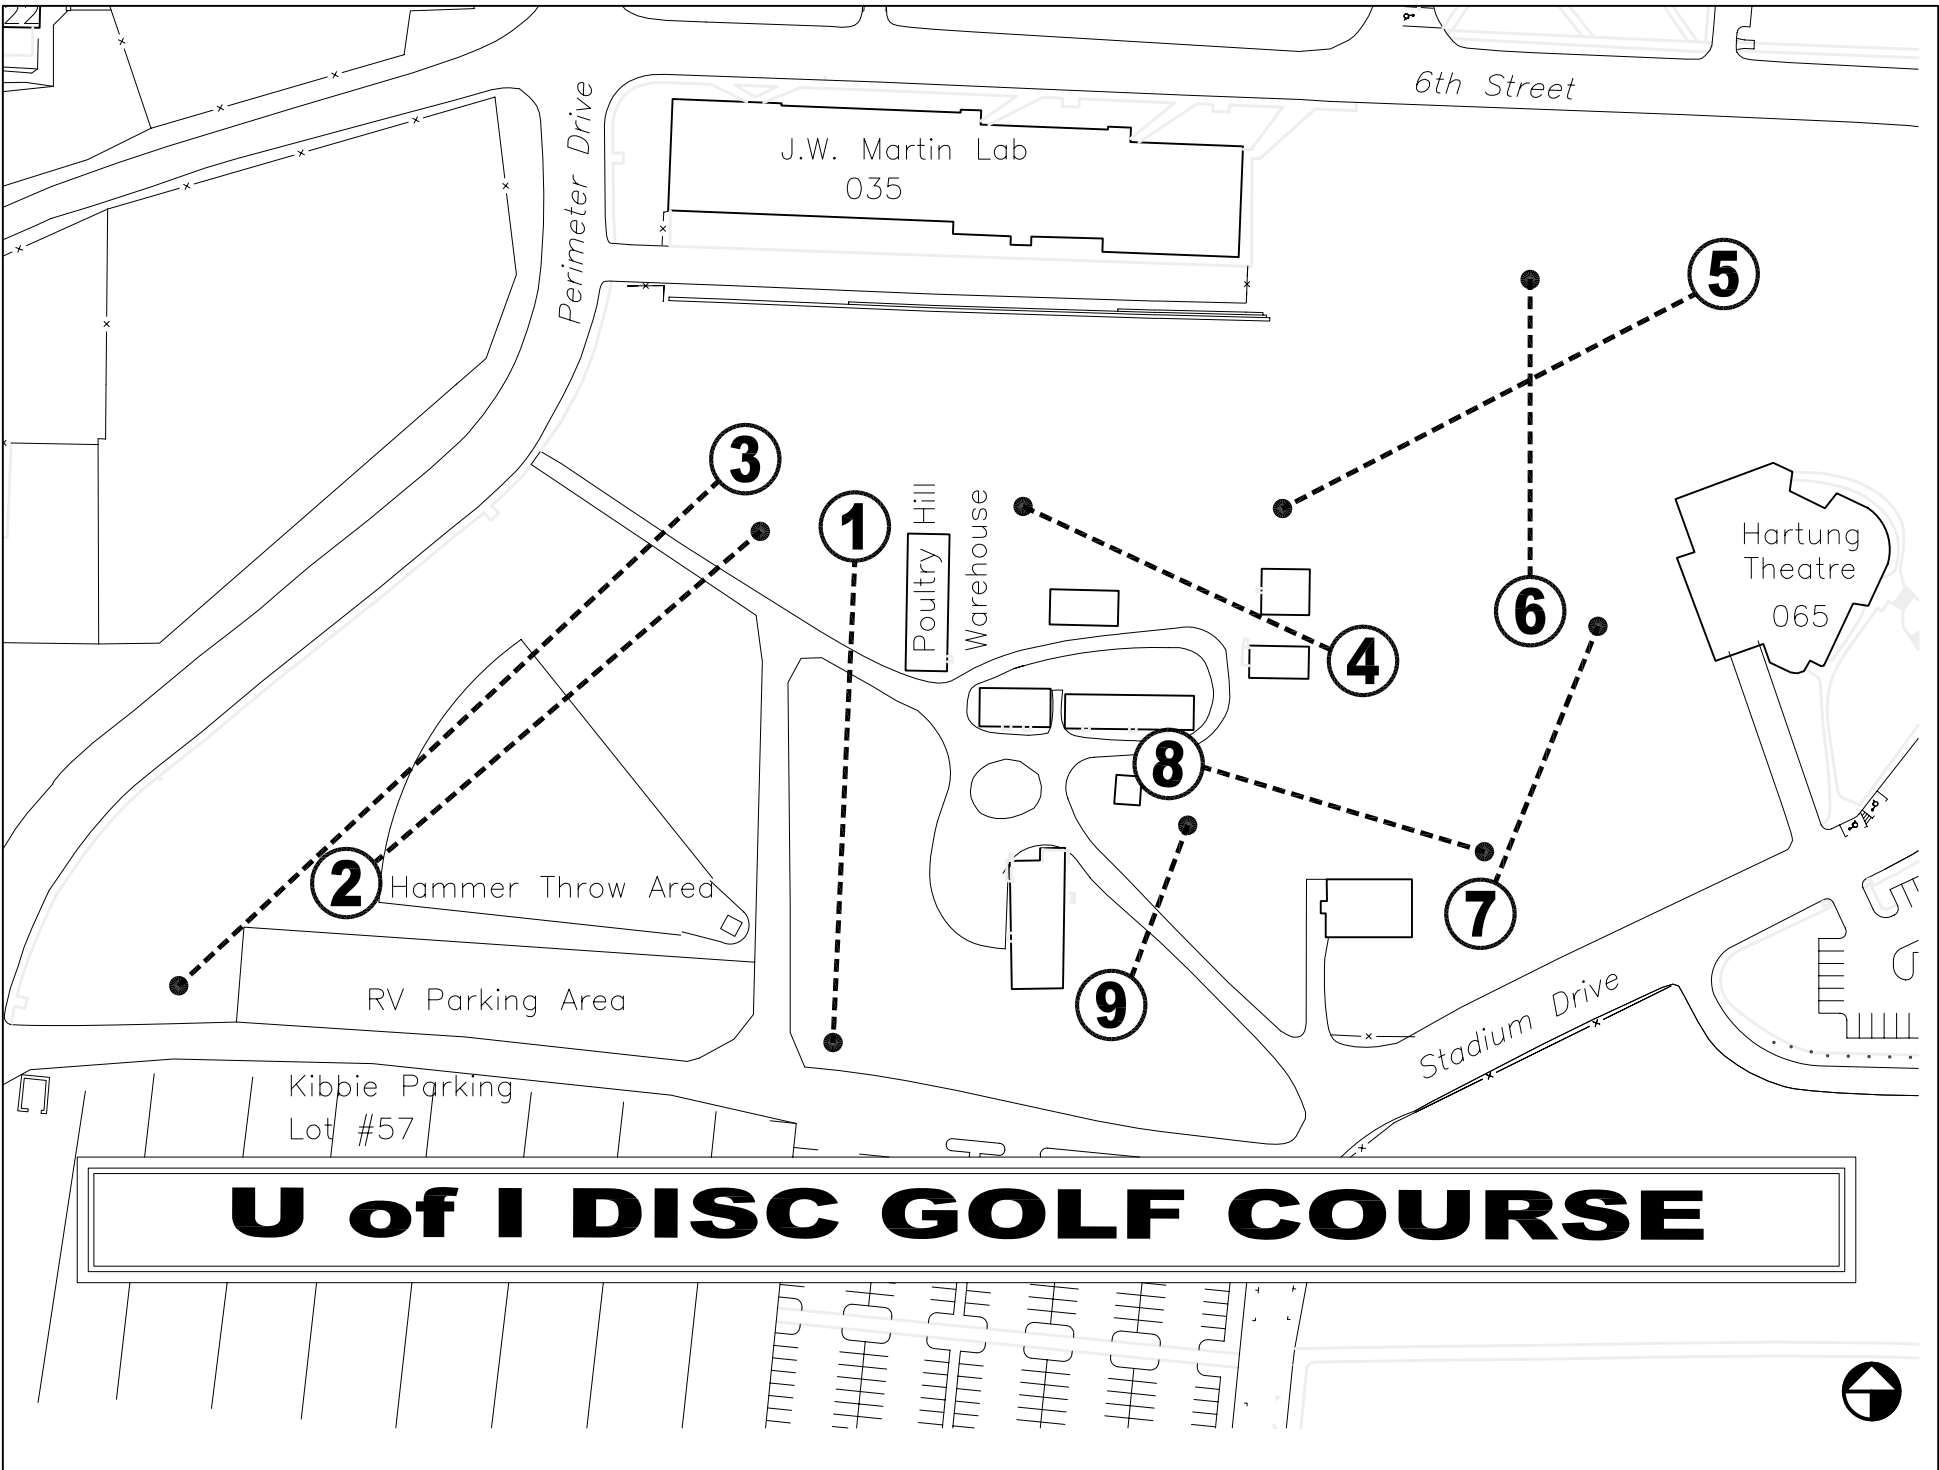

②

③

①

④

⑧

⑨

⑤

⑥

⑦

U of I DISC GOLF COURSE

University of Idaho Architectural & Engineering Services Moscow, Idaho 83842-2081 (208) 885-7250	
Poultry Hill Layout Frisbee Golf Plan View	SCALE: 1/4" = 1'-0" PROJECT NUMBER: 1005 SHEET NUMBER: 1005-1 DATE: 10/2011
SHEET CONTENTS • Frisbee Golf Layout	
SHEET NUMBER SHT 1 1 OF 1	