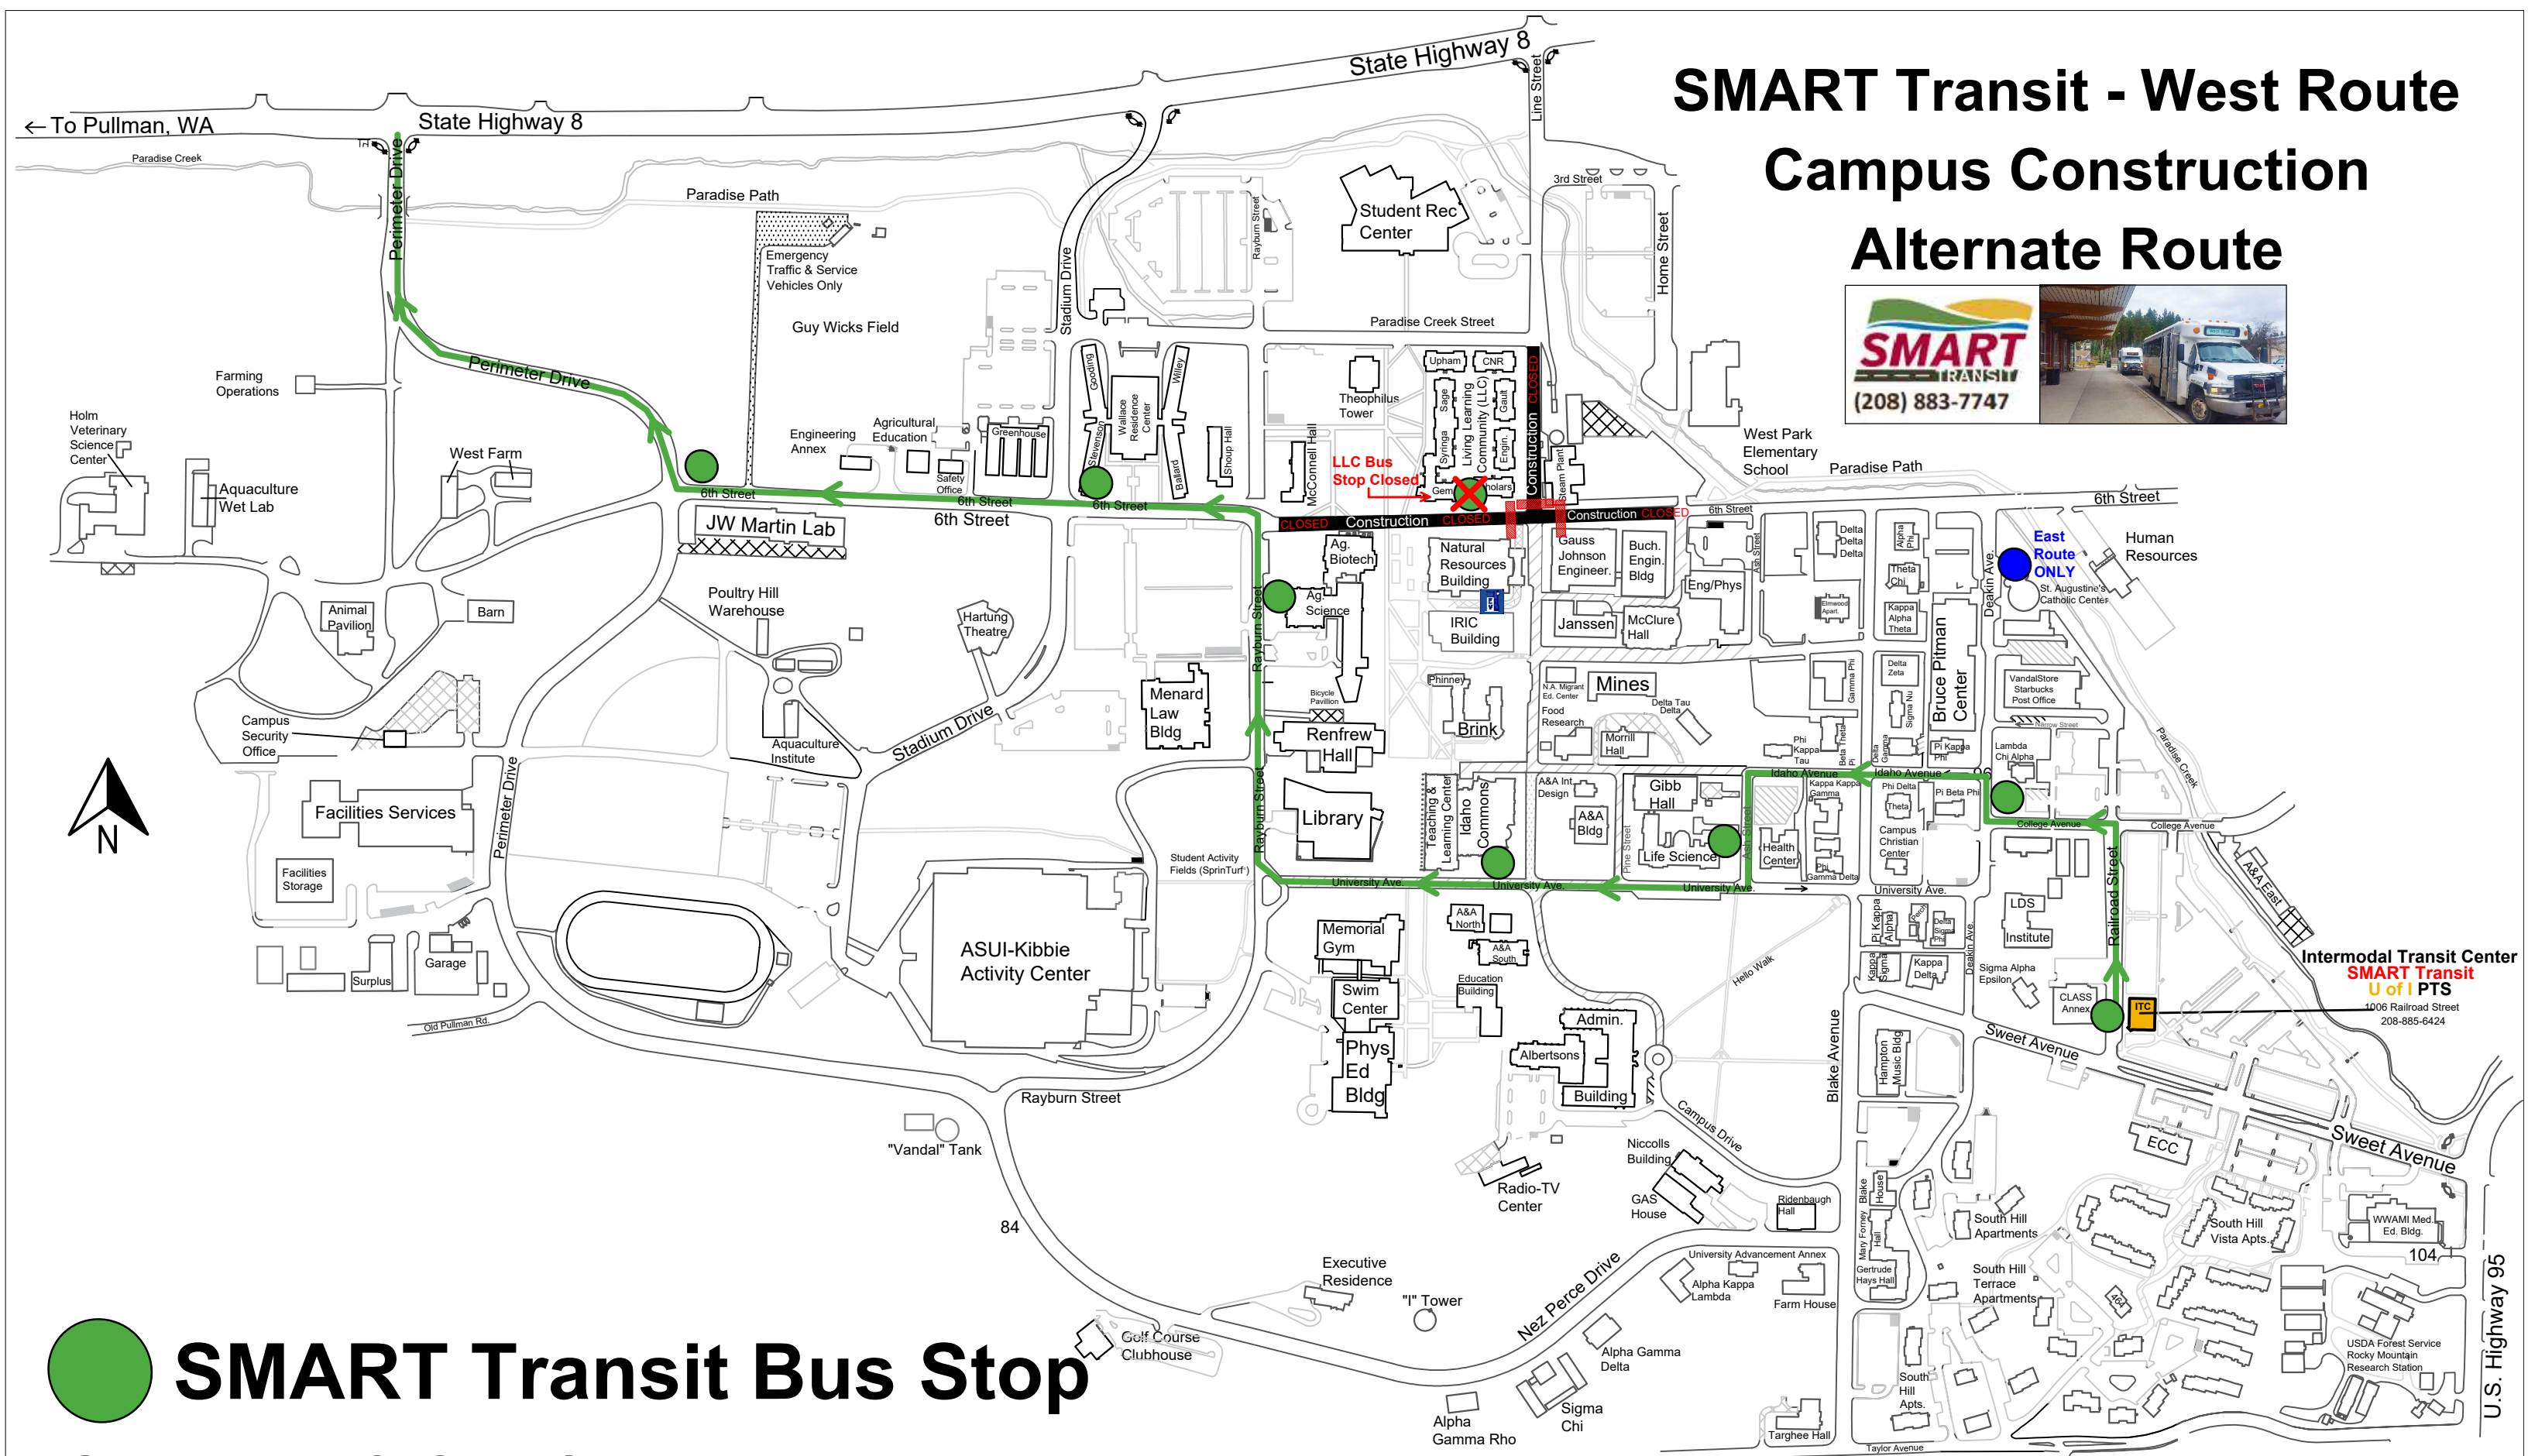

SMART Transit - West Route

Campus Construction

Alternate Route

SMART Transit Bus Stop

Questions? Call SMART Transit at (208) 883-7747

Learn about all the alternative transportation options available: click on Alternative Transportation at www.uidaho.edu/parking or email us at parking@uidaho.edu.

Intermodal Transit Center
SMART Transit
 U of I PTS
 1006 Railroad Street
 208-885-6424