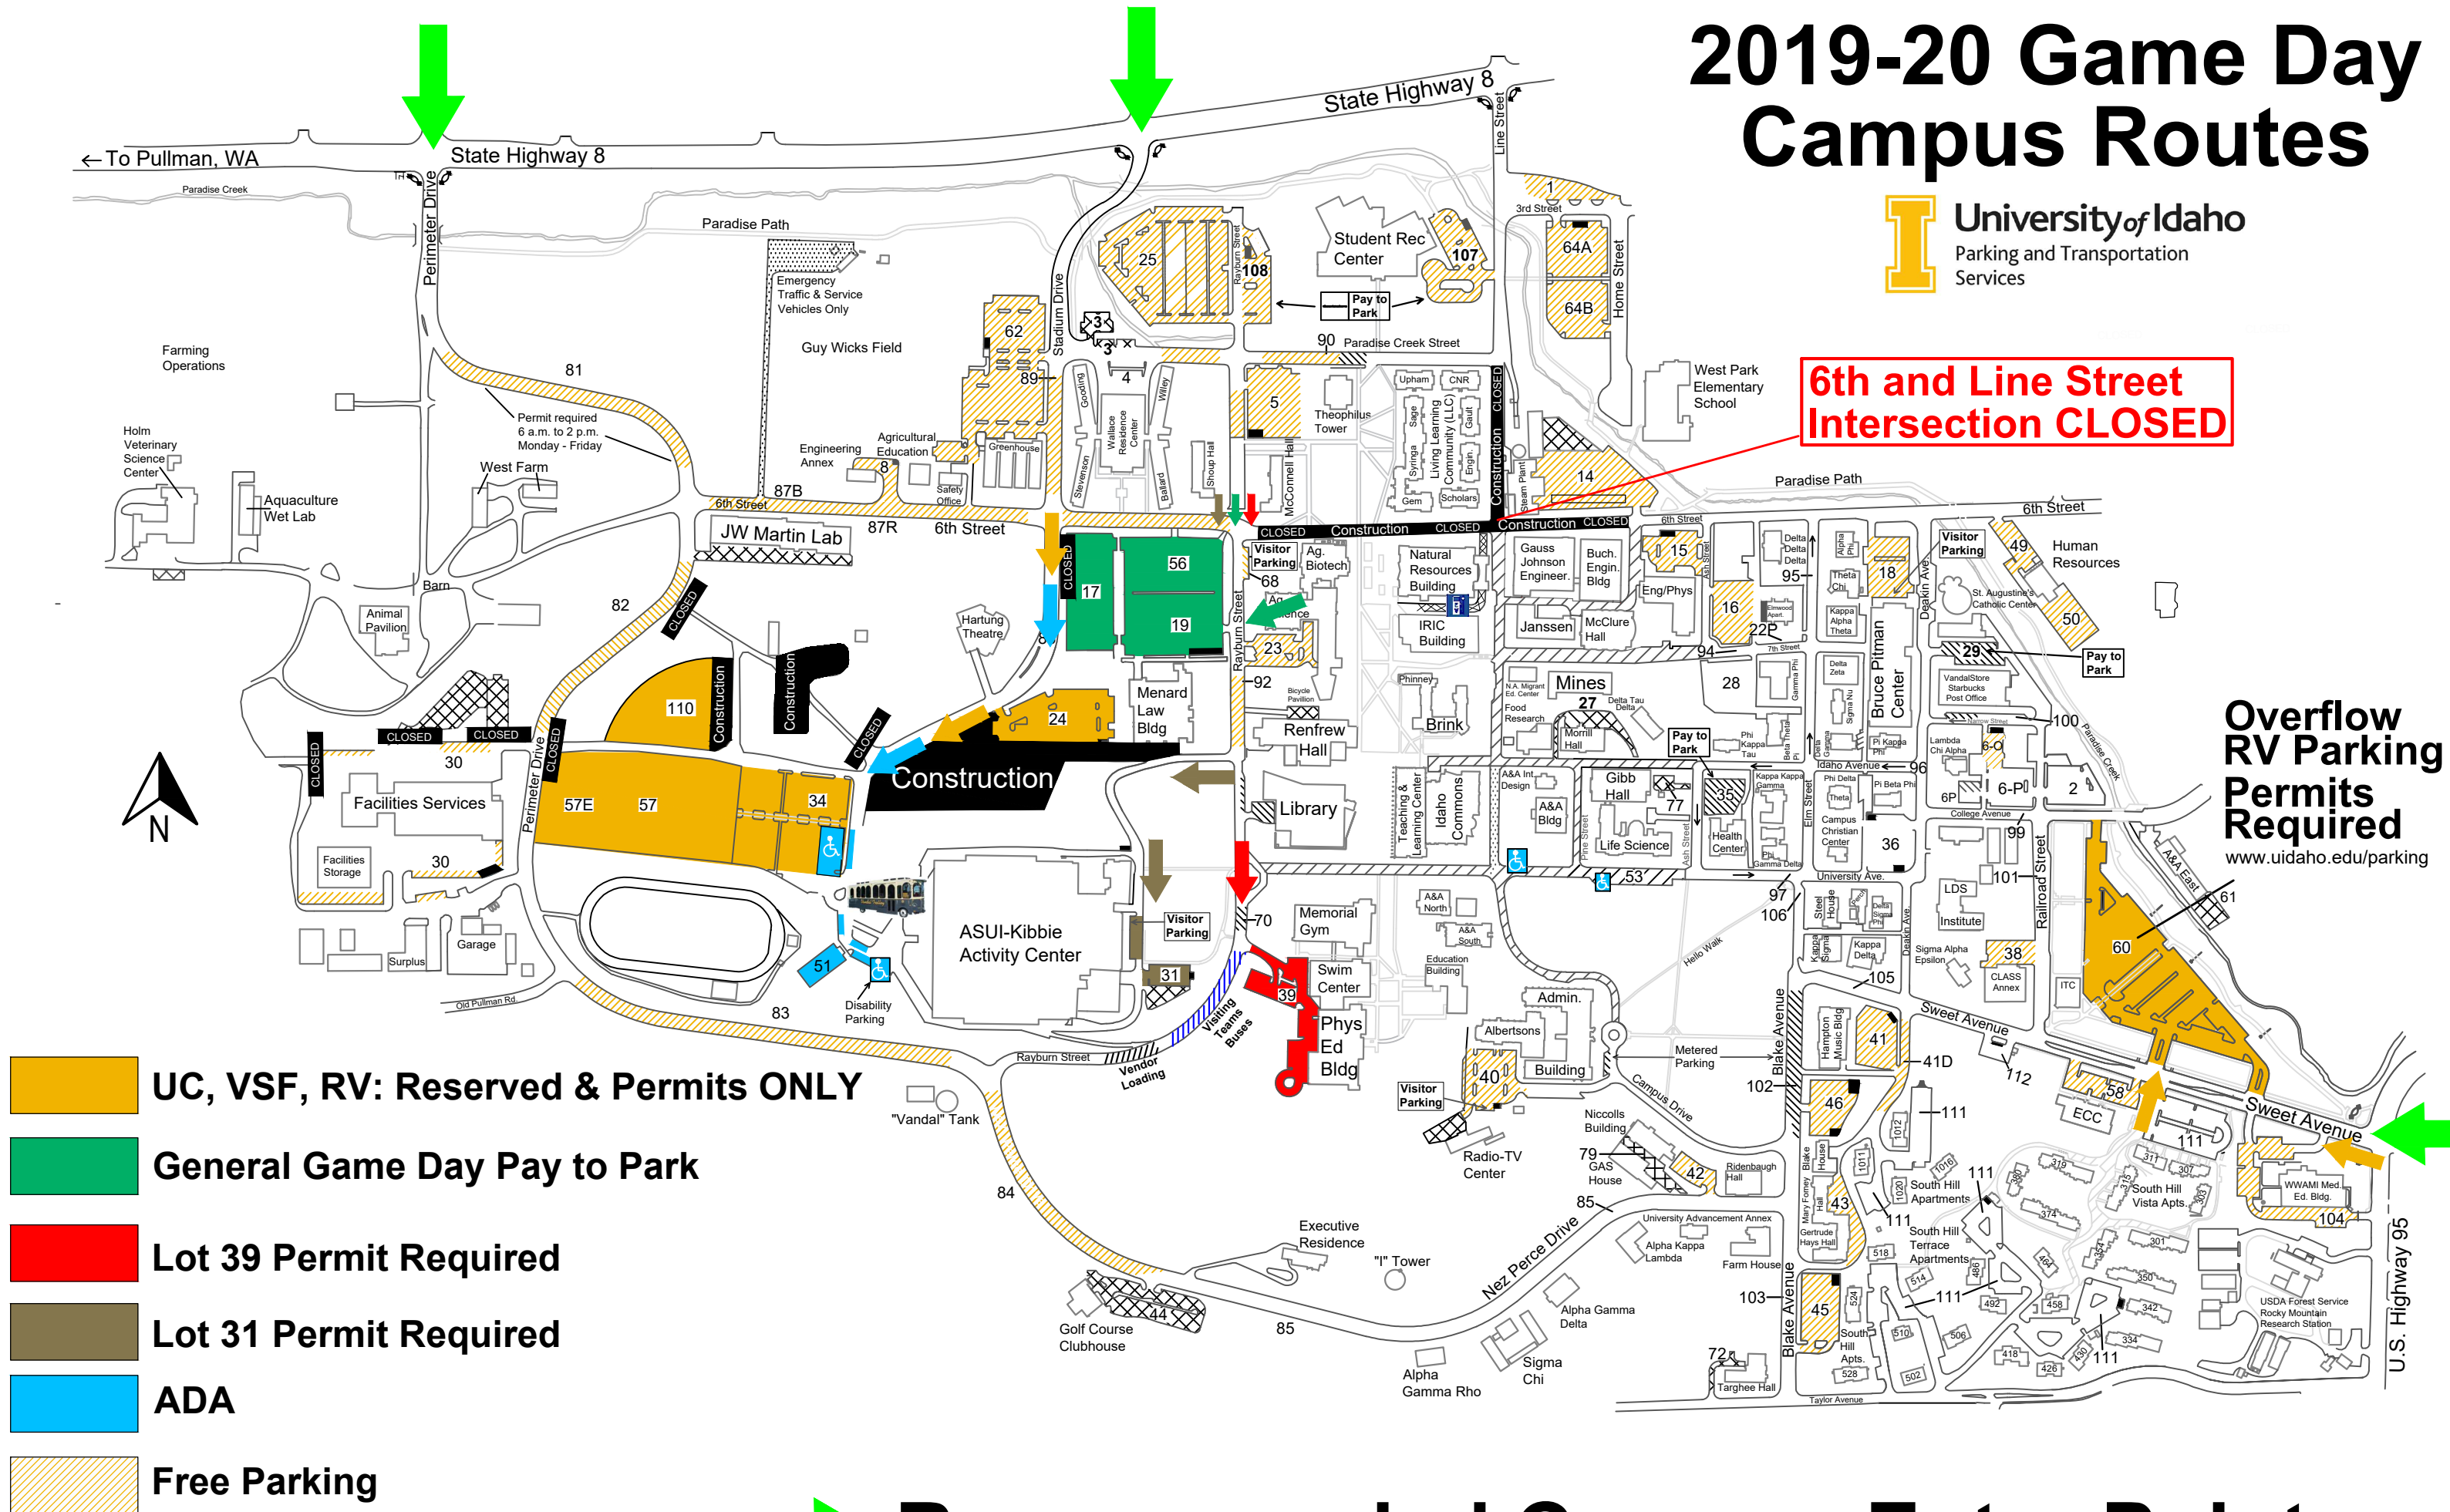

2019-20 State Highway 8 Campus Routes

**6th and Line Street
Intersection CLOSED**

**Overflow
RV Parking
Permits
Required**
www.uidaho.edu/parking

-  **UC, VSF, RV: Reserved & Permits ONLY**
-  **General Game Day Pay to Park**
-  **Lot 39 Permit Required**
-  **Lot 31 Permit Required**
-  **ADA**
-  **Free Parking**
-  **Routes to Parking Lots**

 **Recommended Campus Entry Points**