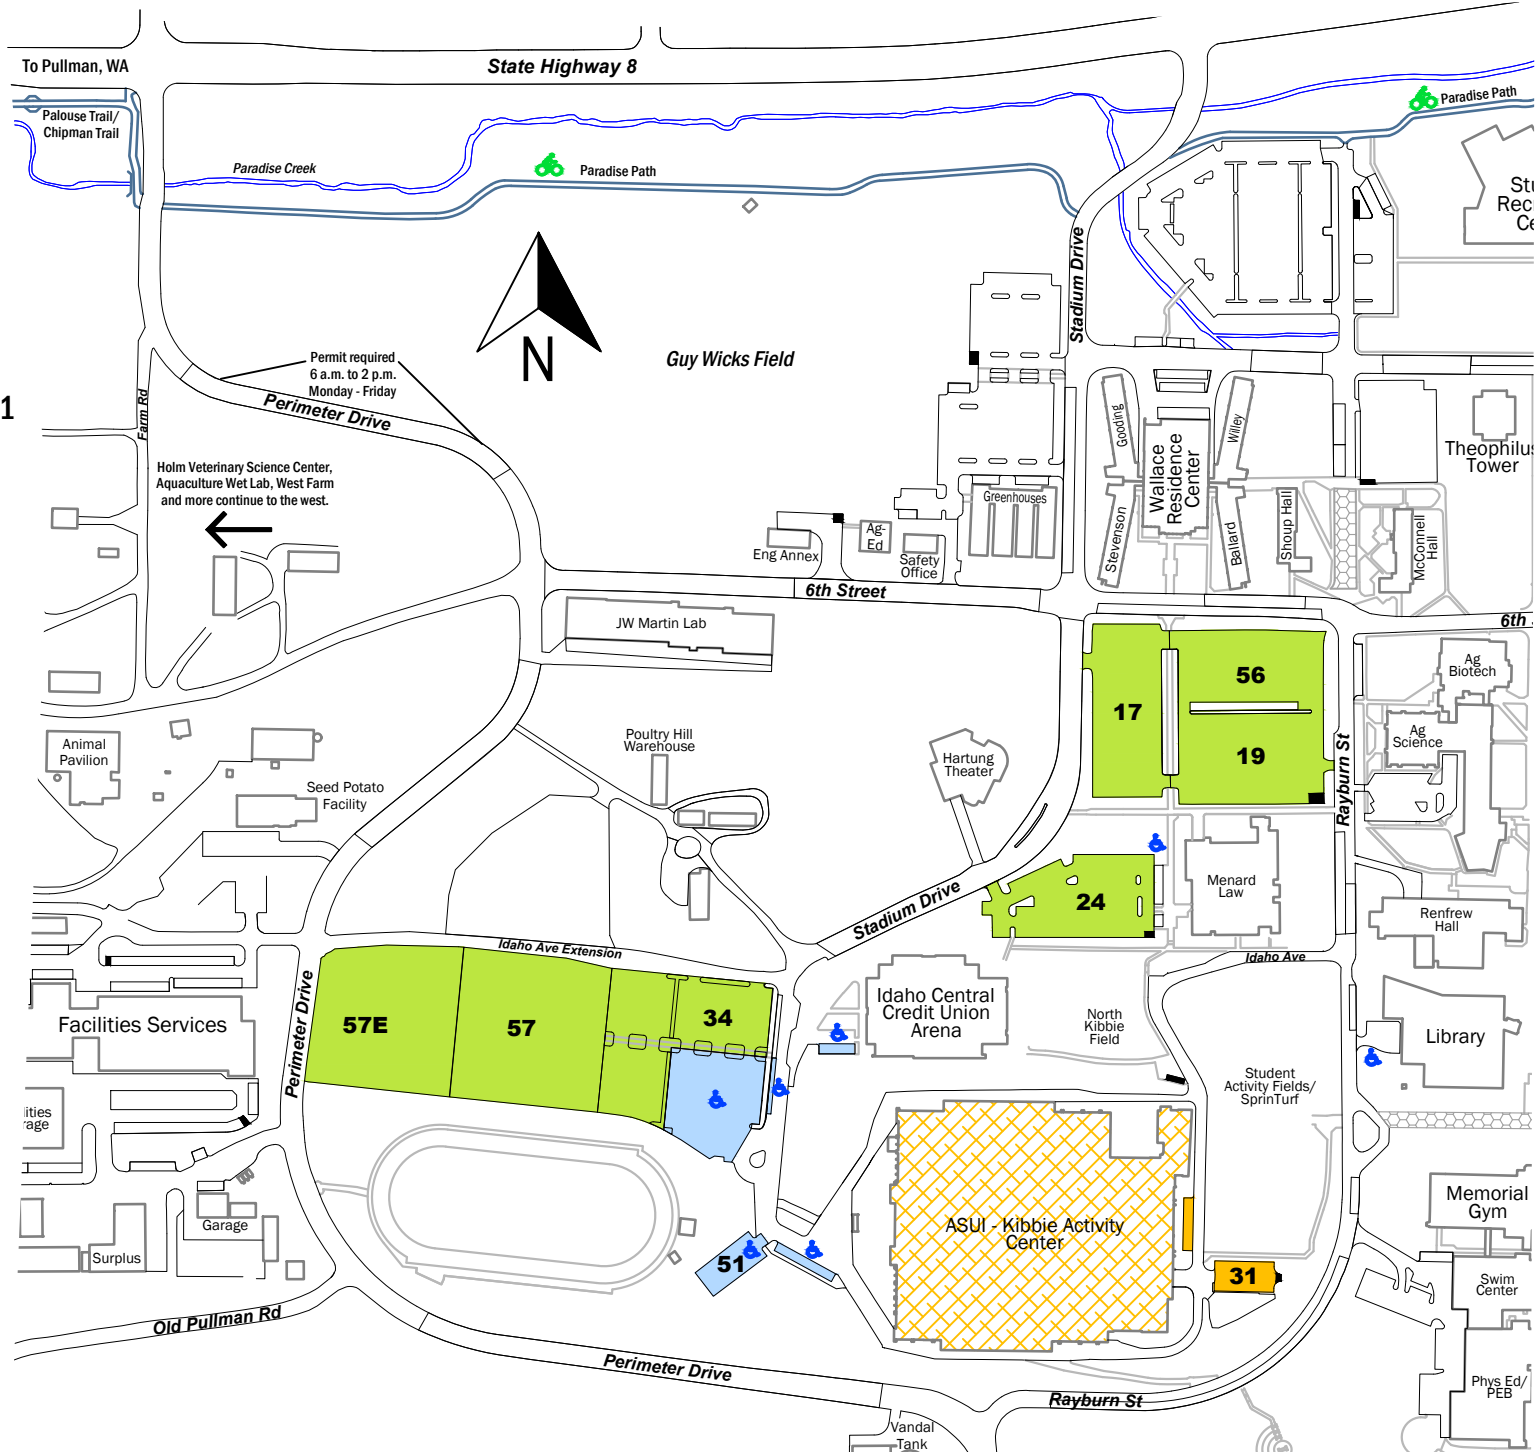

University of Idaho 2021 Winter Commencement | Saturday, December 11

-  **SPECIAL WINTER COMMENCEMENT PARKING:** permit required all day Saturday, 12/11/21
-  **GENERAL ADMISSION PARKING**
-  **DISABILITY PARKING:** ADA/Disability permit required
-  **ASUI KIBBIE ACTIVITY CENTER:** Commencement venue

University of Idaho

Parking and Transportation Services

Map updated 11/23/21