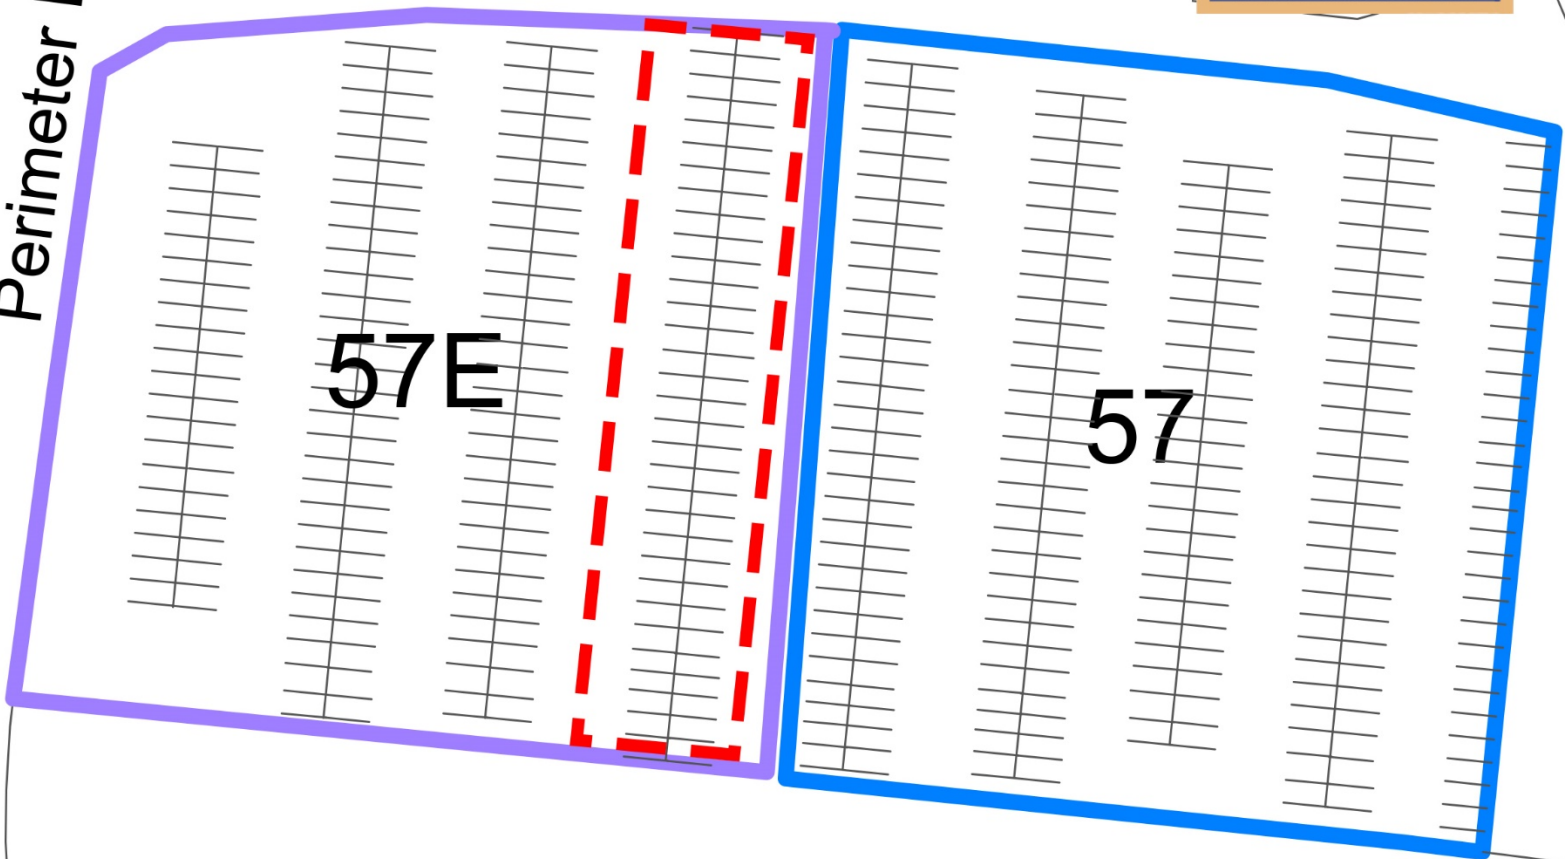

During Vandal Football home games, any vehicles in the the fourth double row of Economy must move to a Purple or Silver parking lot no later than 6 hours prior to kickoff, returning before Monday 2 a.m.

Perimeter Drive

On campus and need a jump start, vehicle unlock, can for gas or air for a tire? Give PTS PIT Crew Services a call Monday - Friday! Call 208-885-6424 7:30 a.m. - 4:30 p.m. and 208-885-7054 from 4:30 p.m. to 9 p.m.