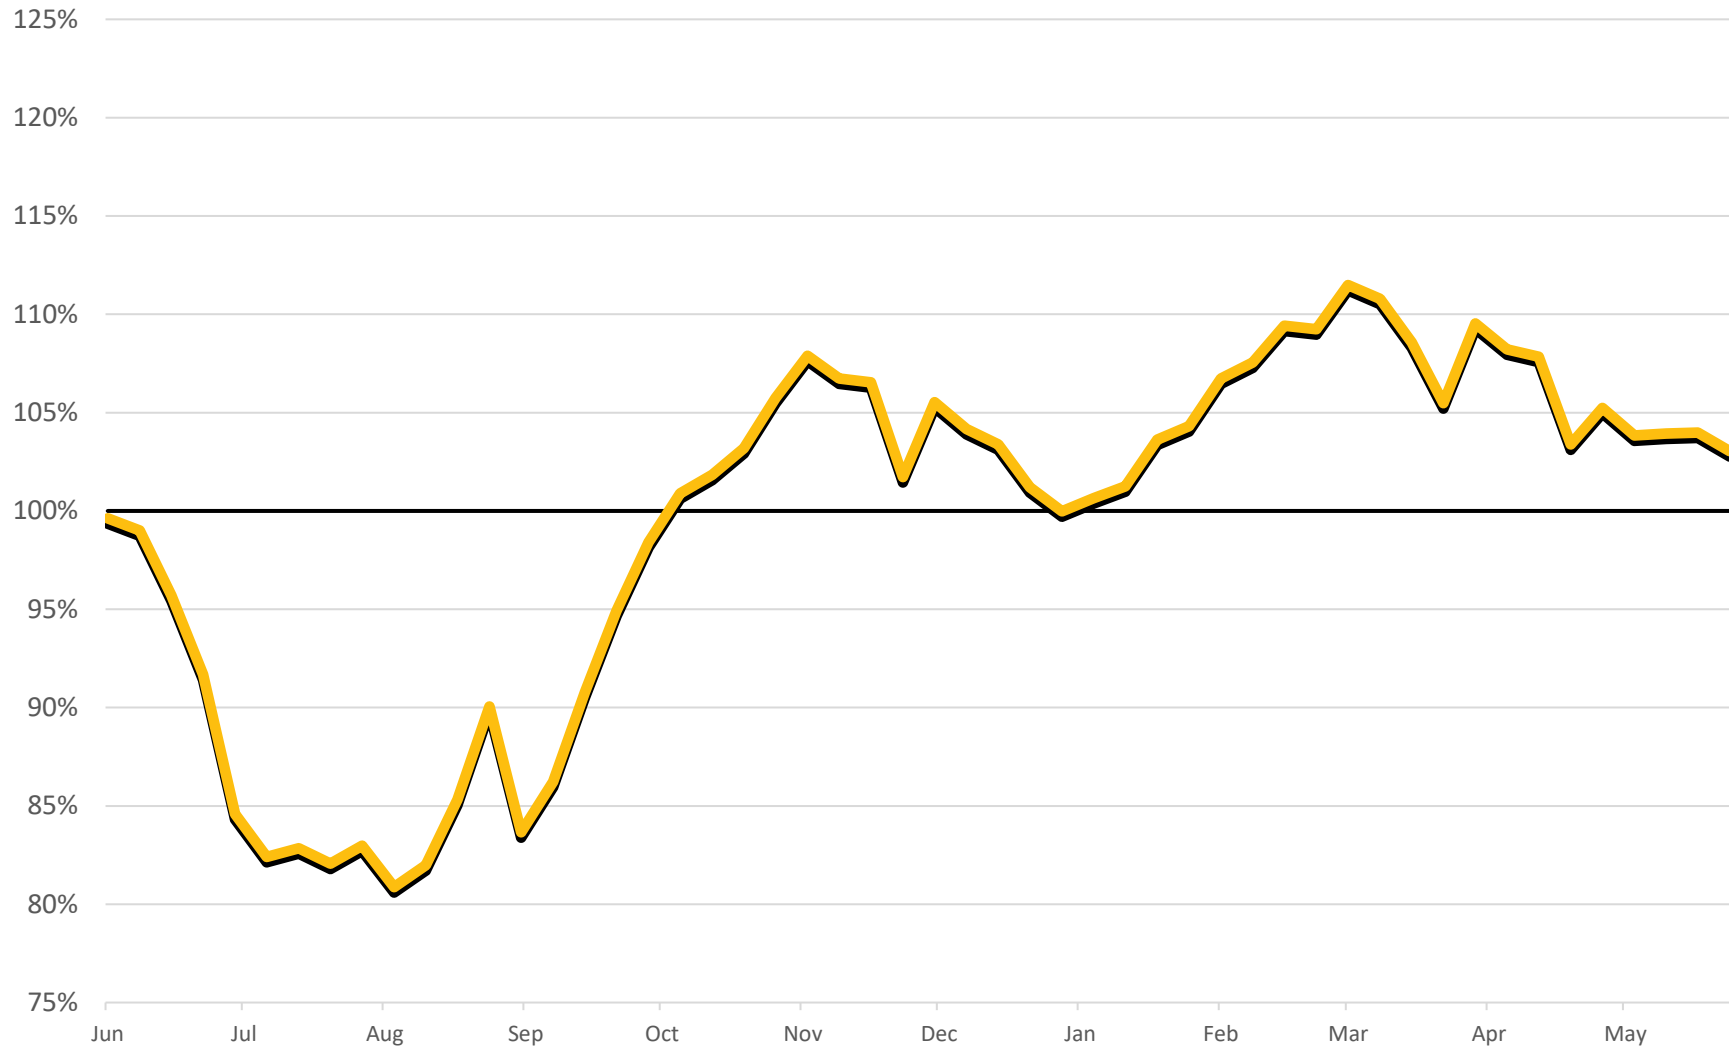

SEASONAL INDEX: PORTLAND HRW 11.5% WHEAT - KC FUTURES BASIS

Weekly 1990-2019

Weekly Wednesday Close

Source: USDA-AMS