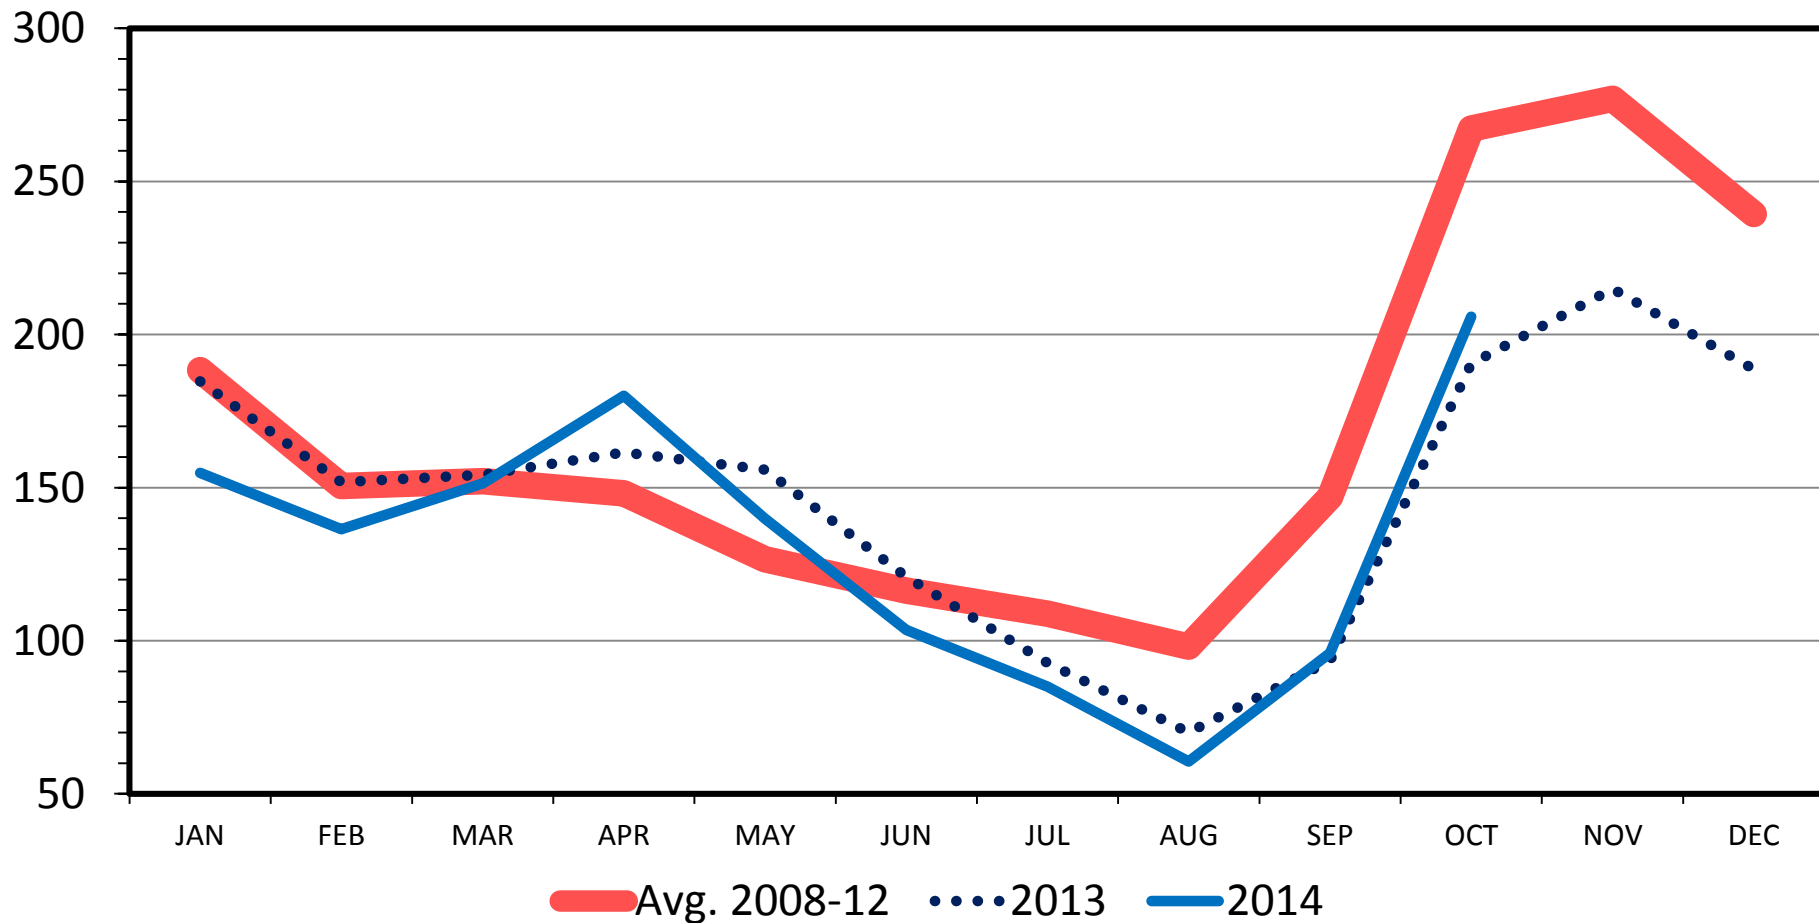

COLORADO LAMBS ON FEED

Monthly

Thou. Head

Data Source: USDA-AMS

Livestock Marketing Information Center

10/2/2014